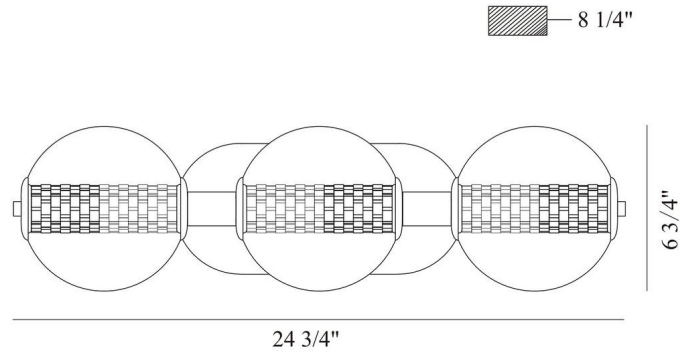

### LIGHT INFORMATION

Light Type	Integrated LED
CRI	90
Delivered Lumens	1160
Color Temperature	3000K
LED Lifespan (L70)	52000
Number of Lights	3
Light Direction	Ambient
Dimming Method	Triac/Elv
Current Type	DC
Input Voltage	120
Total Wattage	13

### DIMENSIONS & WEIGHT

Length (In)	24.75
Height (In)	6.75
Ext (In)	8.25
Weight (Lbs)	7.25