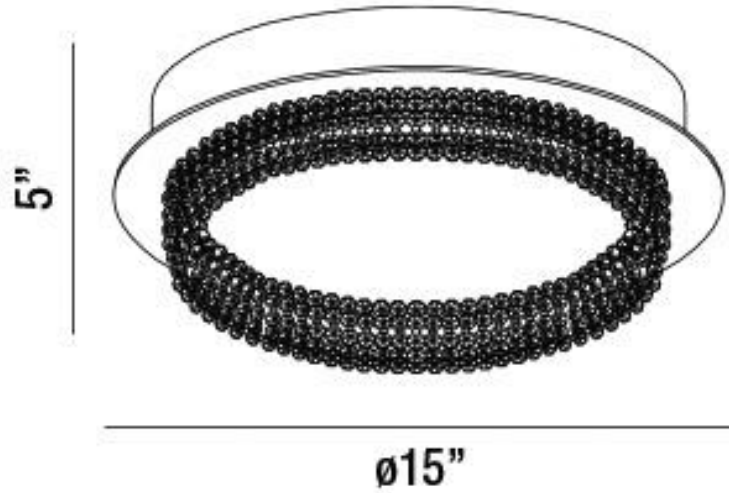

JOB NAME:

DATE:

TYPE:

COMMENTS:

LIGHT INFORMATION

Light Type	Integrated LED
CRI	90
Delivered Lumens	1800
Color Temperature	3000K
LED Lifespan (L70)	20000
Light Direction	Ambient
Dimming Method	Triac/Elv
Current Type	DC
Input Voltage	120
Total Wattage	27

DIMENSIONS & WEIGHT

Height (In)	5.5
Diameter (In)	15
Weight (Lbs)	8.64

INSTALLATION

Mounting Type	J-Box
Rating	Dry
Hanging Support Type	J-Box

PRODUCT FINISH

Chrome

CERTIFICATIONS & COMPLIANCE