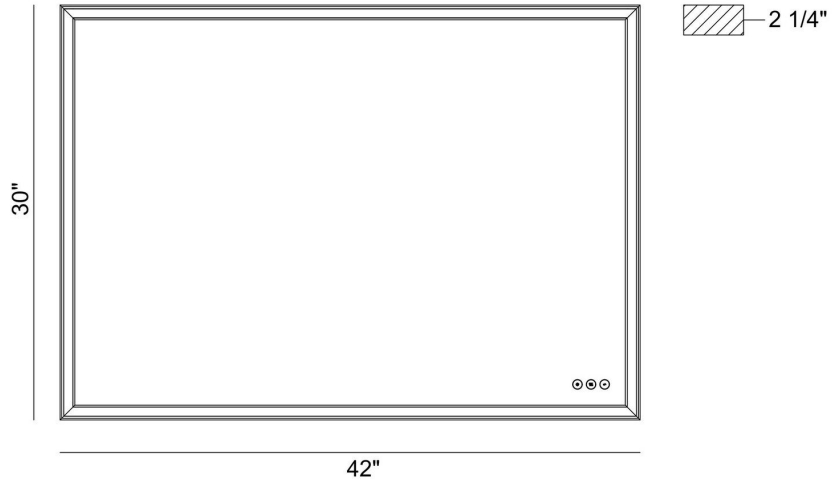

JOB NAME:

DATE:

TYPE:

COMMENTS:

LIGHT INFORMATION

Light Type	Integrated LED
CRI	90
Delivered Lumens	2159
Color Temperature	3000K-6500K
LED Lifespan (L70)	20000
Light Direction	Ambient
Dimming Method	Touch Switch
Current Type	DC
Input Voltage	120
Total Wattage	53

DIMENSIONS & WEIGHT

Width (In)	30
Height (In)	42
Ext (In)	2
Weight (Lbs)	30.79

INSTALLATION

Mounting Type	J-Box
Rating	Damp
Hanging Support Type	Z-Bar

PRODUCT FINISH

Anodized Black

CERTIFICATIONS & COMPLIANCE