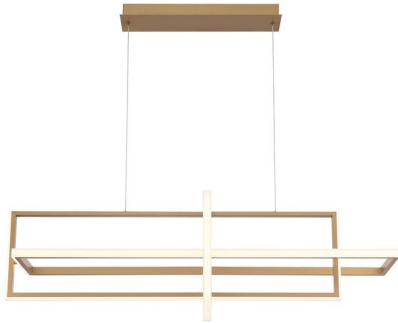

JOB NAME:

DATE:

TYPE:

COMMENTS:

**LIGHT INFORMATION**

Light Type	Integrated LED
CRI	90
Delivered Lumens	7700
Color Temperature	3000K
LED Lifespan (L70)	20000
Number of Lights	3
Light Direction	Ambient
Dimming Method	Triac/Elv
Current Type	DC
Input Voltage	120
Total Wattage	137

DIMENSIONS & WEIGHT

Length (In)	56
Width (In)	15.75
Height (In)	15.75
Min Height (In)	37.75
Max Height (In)	113.75
Weight (Lbs)	21.56

INSTALLATION

Mounting Type	J-Box
Rating	Dry
Hanging Support Type	Aircraft Cable