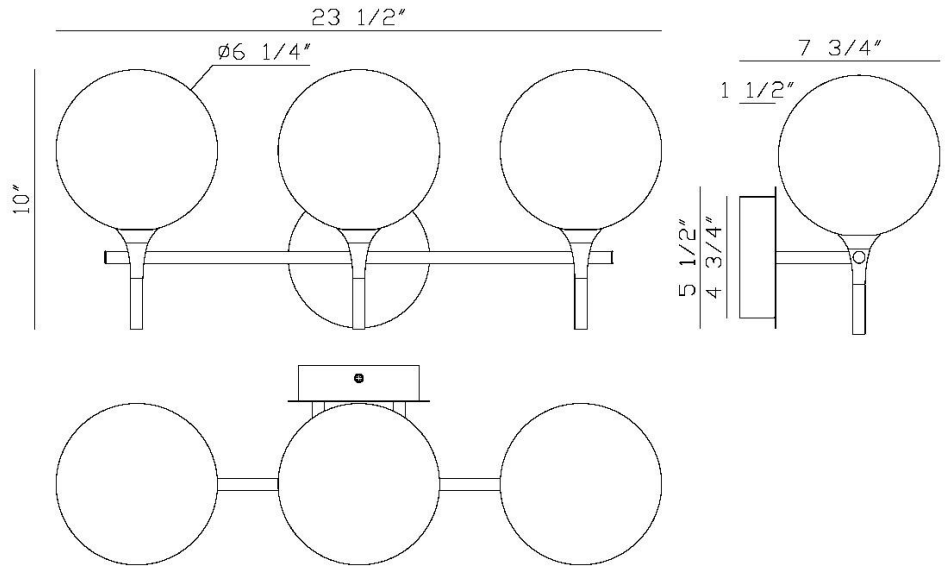

JOB NAME:

DATE:

TYPE:

COMMENTS:

LIGHT INFORMATION

Light Type	Integrated LED
CRI	90
Delivered Lumens	636
Color Temperature	3000K
LED Lifespan (L70)	52000
Number of Lights	3
Light Direction	Ambient
Dimming Method	Triac/Elv
Current Type	DC
Input Voltage	120
Total Wattage	12

DIMENSIONS & WEIGHT

Width (In)	23.63
Height (In)	10.25
Ext (In)	7.75
Weight (Lbs)	3.97

INSTALLATION

Mounting Type	J-Box
Rating	Damp
Hanging Support Type	J-Box

PRODUCT FINISH

Matte Black

SHADE FINISH

Amber Glass