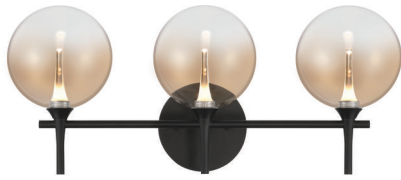

JOB NAME:

DATE:

TYPE:

COMMENTS:

LIGHT INFORMATION

Light Type	Integrated LED
CRI	90
Delivered Lumens	636
Color Temperature	3000K
LED Lifespan (L70)	52000
Number of Lights	3
Light Direction	Ambient
Dimming Method	Triac/Elv
Current Type	DC
Input Voltage	120
Total Wattage	12

DIMENSIONS & WEIGHT

Width (In)	23.63
Height (In)	10.25
Ext (In)	7.75
Weight (Lbs)	3.97

INSTALLATION

Mounting Type	J-Box
Rating	Damp
Hanging Support Type	J-Box

PRODUCT FINISH

Matte Black

SHADE FINISH

Amber Glass