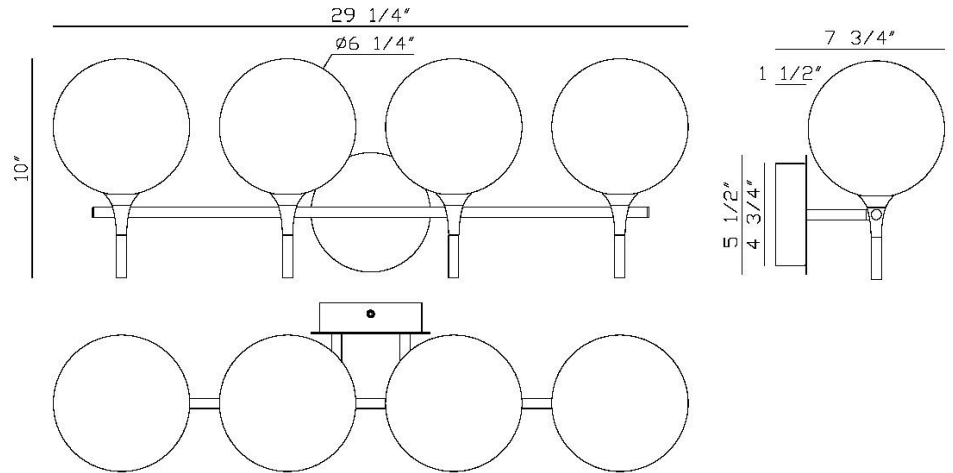

JOB NAME:

DATE:

TYPE:

COMMENTS:

LIGHT INFORMATION

Light Type	Integrated LED
CRI	90
Delivered Lumens	906
Color Temperature	3000K
LED Lifespan (L70)	52000
Number of Lights	4
Light Direction	Ambient
Dimming Method	Triac/Elv
Current Type	DC
Input Voltage	120-277
Total Wattage	16

DIMENSIONS & WEIGHT

Width (In)	29.5
Height (In)	10.25
Ext (In)	7.75
Weight (Lbs)	4.3

INSTALLATION

Mounting Type	J-Box
Rating	Damp
Hanging Support Type	J-Box

PRODUCT FINISH

Matte Black

SHADE FINISH

Amber Glass