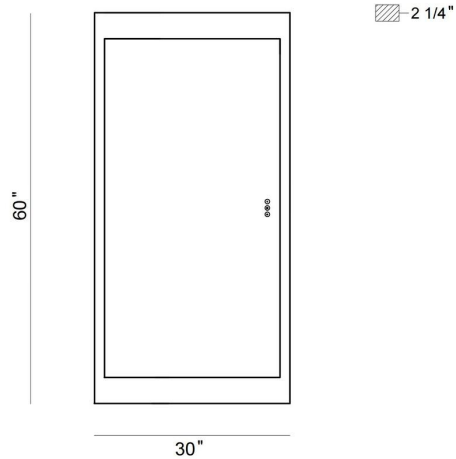

JOB NAME:

DATE:

TYPE:

COMMENTS:

LIGHT INFORMATION

Light Type	Integrated LED
CRI	90
Delivered Lumens	1500
Color Temperature	3000K-6500K
LED Lifespan (L70)	20000
Light Direction	Ambient
Dimming Method	Touch Switch
Current Type	DC
Input Voltage	120
Total Wattage	60

DIMENSIONS & WEIGHT

Width (In)	30
Height (In)	60
Ext (In)	2
Weight (Lbs)	53.89

INSTALLATION

Mounting Type	J-Box
Rating	Damp
Hanging Support Type	Z-Bar

PRODUCT FINISH

White Oak

CERTIFICATIONS & COMPLIANCE