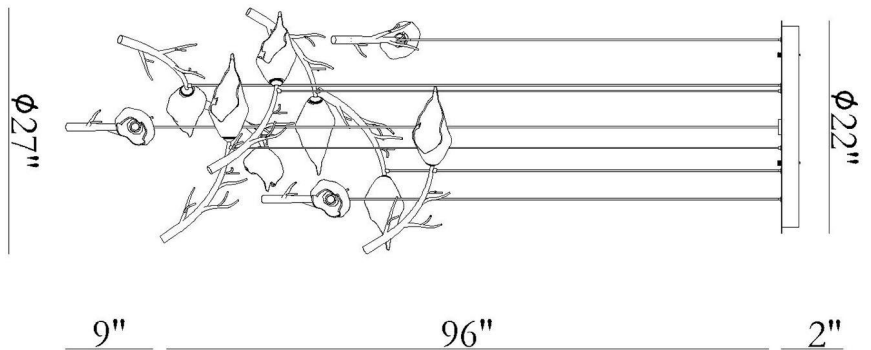

JOB NAME:

DATE:

TYPE:

COMMENTS:

LIGHT INFORMATION

Light Type	Integrated LED
CRI	90
Delivered Lumens	854
Color Temperature	3000K
LED Lifespan (L70)	20000
Number of Lights	10
Light Direction	Ambient
Dimming Method	Triac/Elv
Current Type	DC
Input Voltage	120
Total Wattage	38

DIMENSIONS & WEIGHT

Height (In)	22.5
Min Height (In)	39.5
Max Height (In)	120.5
Diameter (In)	22
Weight (Lbs)	36.81

INSTALLATION

Mounting Type	J-Box
Rating	Dry
Hanging Support Type	Aircraft Cable

PRODUCT FINISH