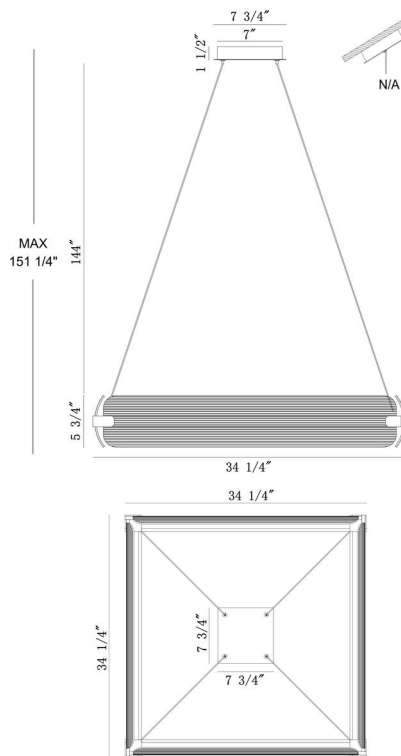

JOB NAME:

DATE:

TYPE:

COMMENTS:

LIGHT INFORMATION

Light Type	Integrated LED
CRI	90
Delivered Lumens	5055
Color Temperature	3000K
LED Lifespan (L70)	52000
Number of Lights	4
Light Direction	Multi
Dimming Method	Triac/Elv
Current Type	DC
Input Voltage	120-277
Total Wattage	78.8

DIMENSIONS & WEIGHT

Length (In)	34.25
Width (In)	34.25
Height (In)	5.75
Weight (Lbs)	25.35

INSTALLATION

Mounting Type	J-Box
Rating	Dry
Hanging Support Type	Aircraft Cable

PRODUCT FINISH

Matte Black

SHADE FINISH