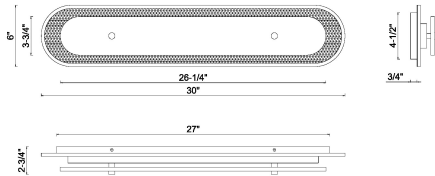

TRAMORE, 30" INTEGRATED LED WALL SCONCE

PRODUCT DETAILS

No.	:	49444-018
Product Color	:	MATTE BLACK
Product Material	:	STEEL
Shade / Accent Colour	:	GLASS
Length	:	30"
Width	:	2.75"
Height	:	6"
Weight	:	10.8LBS

LIGHT SOURCE DETAILS

Number of Bulbs	:	1
Light Source	:	LED
Light Source Type	:	INTEGRATED LED
Input Voltage	:	120V
Bulb Voltage	:	120V
Wattage	:	1 X 30W
Total Wattage	:	30W
Delivered Lumens	:	1299LM
Kelvin	:	3000K
CRI	:	90
Bulb Included	:	YES
Dimmable	:	YES

OPTIONS AVAILABLE

ITEM NO.	FINISH	SHADE
49444-018	MATTE BLACK	SILVER GLASS
49444-025	MATTE BLACK	ALABASTER

TECHNICAL DETAILS

Hanging Support Type	:	J-BOX
Beam Angle	:	270

PROJECT INFORMATION

Job Name: Date: Type: