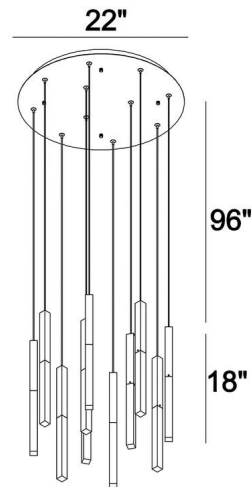

JOB NAME:

DATE:

TYPE:

COMMENTS:

LIGHT INFORMATION

Light Type	Integrated LED
CRI	90
Delivered Lumens	1049
Color Temperature	3000K
LED Lifespan (L70)	20000
Number of Lights	11
Light Direction	Down
Dimming Method	Triac/Elv
Current Type	DC
Input Voltage	120
Total Wattage	27

DIMENSIONS & WEIGHT

Height (In)	18
Min Height (In)	34.5
Max Height (In)	115.5
Diameter (In)	22
Weight (Lbs)	29.2

INSTALLATION

Mounting Type	J-Box
Rating	Dry
Hanging Support Type	Aircraft Cable

PRODUCT FINISH