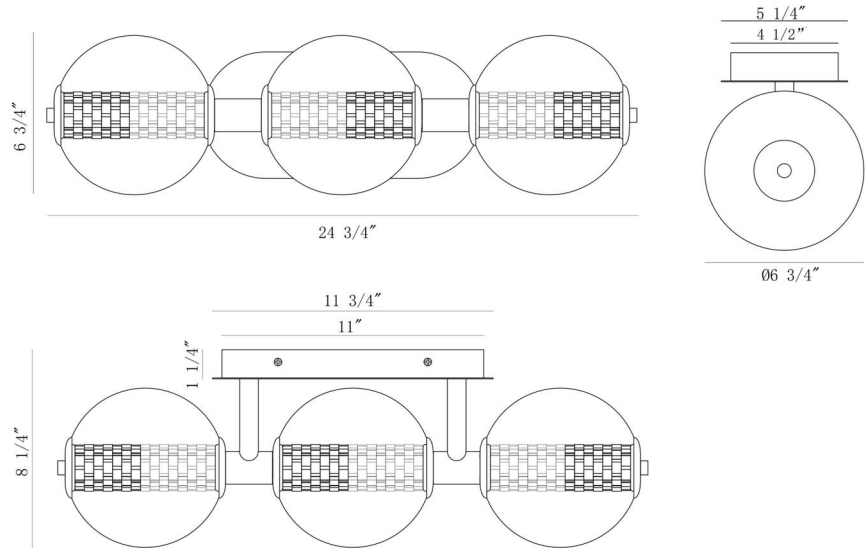

JOB NAME:

DATE:

TYPE:

COMMENTS:

LIGHT INFORMATION

Light Type	Integrated LED
CRI	90
Delivered Lumens	1160
Color Temperature	3000K
LED Lifespan (L70)	50000
Number of Lights	3
Light Direction	Ambient
Dimming Method	Triac/Elv
Current Type	DC
Input Voltage	120-277
Total Wattage	13

DIMENSIONS & WEIGHT

Width (In)	24.75
Height (In)	6.75
Ext (In)	8.25
Weight (Lbs)	6.6

INSTALLATION

Mounting Type	J-Box
Rating	Damp
Hanging Support Type	J-Box

PRODUCT FINISH

Matte Black

SHADE FINISH

Globe Clear Glass