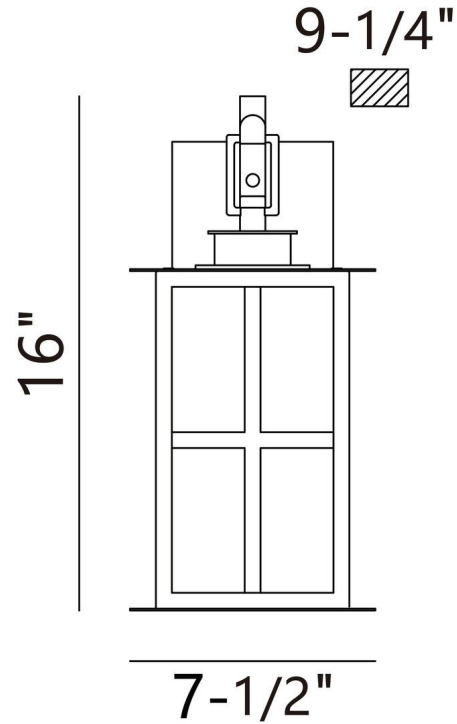

JOB NAME:

DATE:

TYPE:

COMMENTS:

LIGHT INFORMATION

Light Type	Integrated LED
CRI	90
Delivered Lumens	462
Color Temperature	3000K
LED Lifespan (L70)	20000
Light Direction	Ambient
Dimming Method	Triac/Elv
Current Type	DC
Input Voltage	120
Total Wattage	12

DIMENSIONS & WEIGHT

Length (In)	7.63
Width (In)	7.5
Height (In)	16
Ext (In)	9.25
Weight (Lbs)	10.36

INSTALLATION

Mounting Type	J-Box
Rating	Wet
Hanging Support Type	J-Box

PRODUCT FINISH

Brass-Black Mix

SHADE FINISH