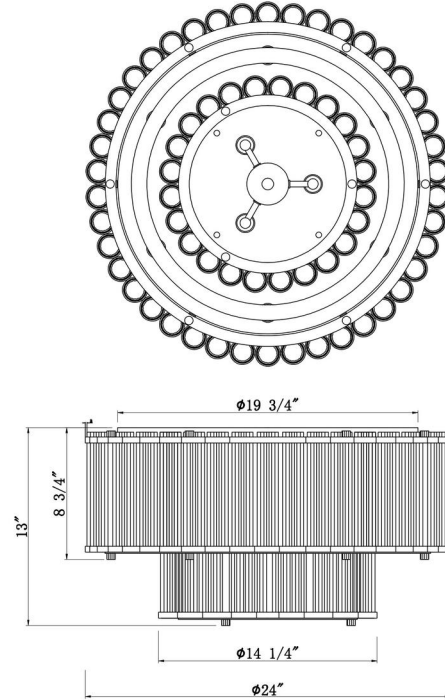

JOB NAME:

DATE:

TYPE:

COMMENTS:

LIGHT INFORMATION

Light Type	Bulb
Bulb Socket	E12
Bulb Shape	B10
Number of Lights	9
Light Direction	Ambient
Current Type	AC
Input Voltage	120
Total Wattage	540

DIMENSIONS & WEIGHT

Height (In)	13
Diameter (In)	23.75
Weight (Lbs)	34.1

INSTALLATION

Mounting Type	J-Box
Rating	Damp
Hanging Support Type	J-Box

PRODUCT FINISH

Polished Nickel

SHADE FINISH

Ribbed Glass

CERTIFICATIONS & COMPLIANCE