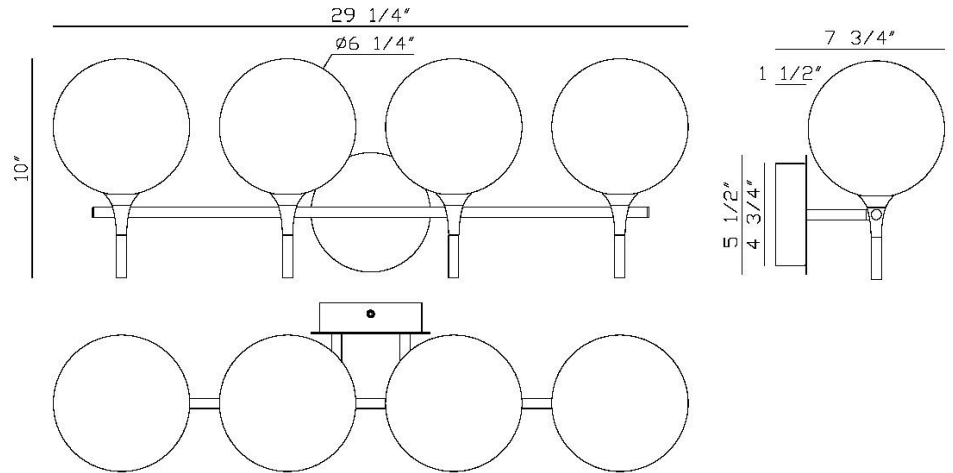

JOB NAME:

DATE:

TYPE:

COMMENTS:

LIGHT INFORMATION

Light Type	Integrated LED
CRI	90
Delivered Lumens	1224
Color Temperature	3000K
LED Lifespan (L70)	52000
Number of Lights	4
Light Direction	Ambient
Dimming Method	Triac/Elv
Current Type	DC
Input Voltage	120-277
Total Wattage	16

DIMENSIONS & WEIGHT

Width (In)	29.5
Height (In)	10.25
Ext (In)	7.75
Weight (Lbs)	4.3

INSTALLATION

Mounting Type	J-Box
Rating	Damp
Hanging Support Type	J-Box

PRODUCT FINISH

Matte Black

SHADE FINISH

Clear Glass