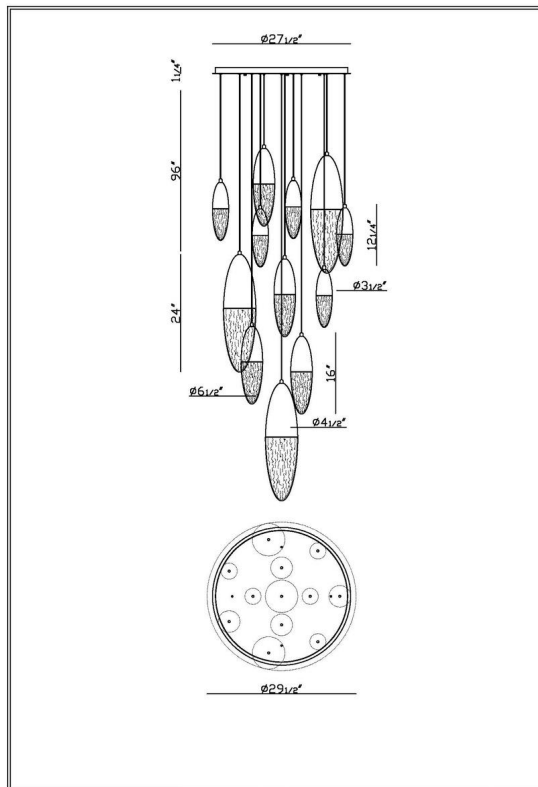

JOB NAME:

DATE:

TYPE:

COMMENTS:

LIGHT INFORMATION

Light Type	Bulb
Bulb Socket	Gu10
Bulb Shape	Gu10
Number of Lights	12
Light Direction	Ambient
Dimming Method	Triac/Elv
Current Type	AC
Input Voltage	120
Total Wattage	720

DIMENSIONS & WEIGHT

Height (In)	24
Min Height (In)	40.75
Max Height (In)	121.75
Diameter (In)	29.5
Weight (Lbs)	64.36

INSTALLATION

Mounting Type	J-Box
Rating	Dry
Hanging Support Type	Wire

PRODUCT FINISH

Satin Gold Paint