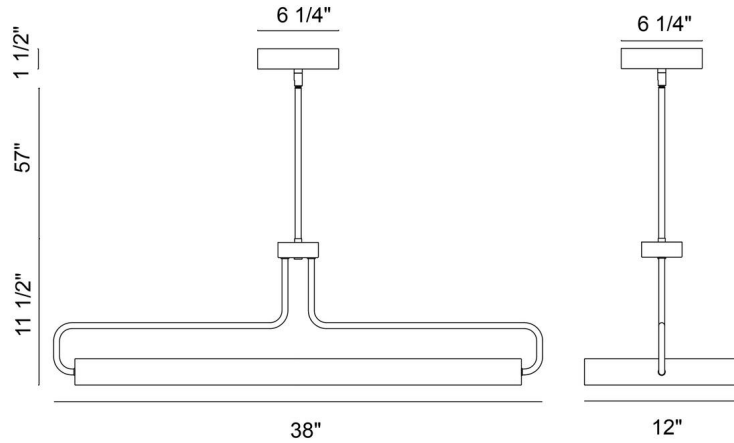

JOB NAME:

DATE:

TYPE:

COMMENTS:

LIGHT INFORMATION

Light Type	Integrated LED
CRI	90
Delivered Lumens	1550
Color Temperature	3000K
LED Lifespan (L70)	20000
Light Direction	Ambient
Dimming Method	Triac/Elv
Current Type	DC
Input Voltage	120
Total Wattage	38

DIMENSIONS & WEIGHT

Length (In)	38
Width (In)	12
Height (In)	11.5
Min Height (In)	15.5
Max Height (In)	69.5
Weight (Lbs)	8

INSTALLATION

Mounting Type	J-Box
Rating	Dry
Hanging Support Type	Rod

PRODUCT FINISH