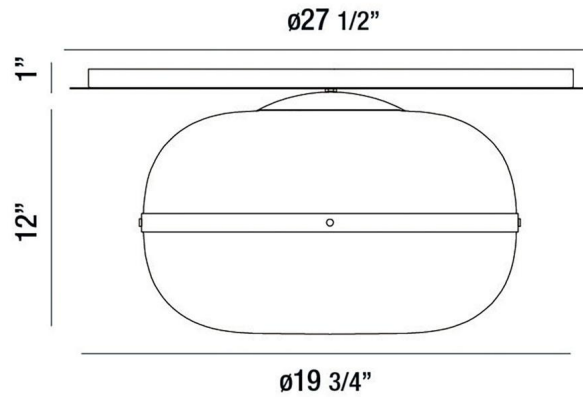

JOB NAME:

DATE:

TYPE:

COMMENTS:

LIGHT INFORMATION

Light Type	Bulb
Bulb Socket	E26
Bulb Shape	T14
Number of Lights	3
Light Direction	Ambient
Dimming Method	Triac/Elv
Current Type	AC
Input Voltage	120
Total Wattage	180

DIMENSIONS & WEIGHT

Height (In)	13
Diameter (In)	19.75
Weight (Lbs)	30.19

INSTALLATION

Mounting Type	J-Box
Rating	Dry
Hanging Support Type	J-Box

PRODUCT FINISH

Polished Nickel

SHADE FINISH

Drum Smoked Glass