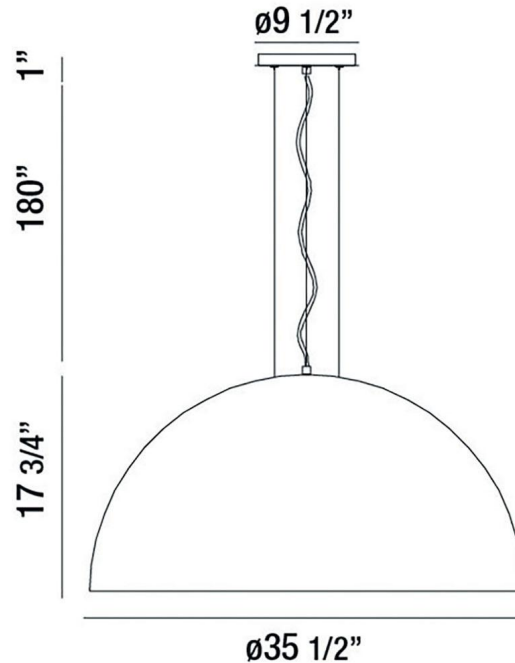

JOB NAME:

DATE:

TYPE:

COMMENTS:

LIGHT INFORMATION

Light Type	Integrated LED
CRI	90
Delivered Lumens	1440
Color Temperature	2700K-5000K
LED Lifespan (L70)	20000
Light Direction	Down
Dimming Method	Triac/Elv
Current Type	AC
Input Voltage	120
Total Wattage	32

DIMENSIONS & WEIGHT

Height (In)	17.75
Min Height (In)	38.75
Max Height (In)	198.75
Diameter (In)	35.5

INSTALLATION

Mounting Type	J-Box
Rating	Dry
Hanging Support Type	Wire

PRODUCT FINISH

Gold-Black Mix

SHADE FINISH