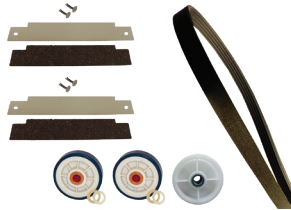

E: orders@supco.com

F: 800.458.2818

W: supco.com

@sealedunitpartscsco

DELGKIT
Can fit LG®

- 4 Drum Rollers (DE2002A)
- 1 Idler Arm (DE3002A)
- 1 Belt (LB2001A) - 92"

DESAMKIT
Can fit Samsung®

- 4 Drum Rollers (DE7523)
- 1 Idler Arm (DE634A)
- 1 Belt (LB1655) - 92"

DEMTKIT
Can fit Maytag®

- 2 Drum Rollers (DE693)
- 1 Idler Bearing (DE340)
- 1 Belt (LB279) - 92"
- 2 Drum Slides (DE747)

DECABKIT
Can fit Whirlpool® Cabrio

- 2 Drum Rollers (DE702HD)
- 1 Idler Pulley (DE7174)
- 1 Belt (LB7168) - 93.5"

DE2065
Can fit Whirlpool® 4392065

- 2 Drum Rollers (DE702T)
- 1 Idler Pulley (DE411)
- 1 Belt (LB276) - 92"
- Hardware - 27" wide dryers

DE2067
Can fit Whirlpool® 4392067

- 4 Drum Rollers (DE702HD)
- 1 Idler Pulley (DE9640)
- 1 Belt (LB254) - 93.5"
- 29" wide dryers