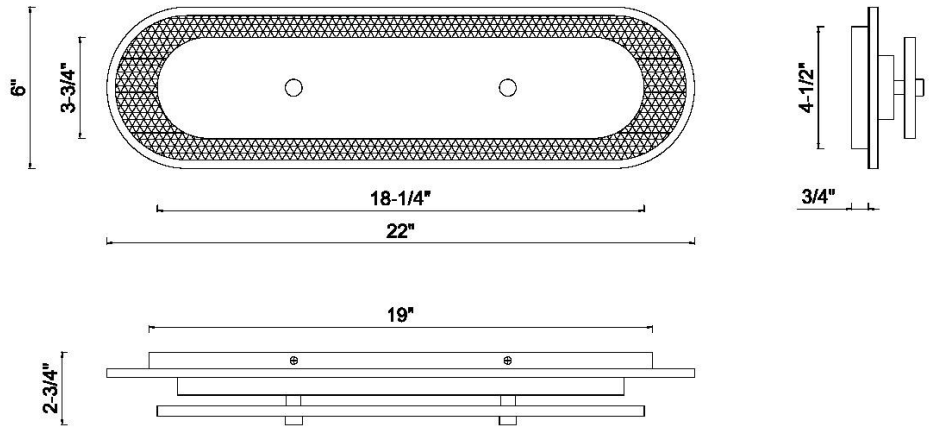

JOB NAME:

DATE:

TYPE:

COMMENTS:

LIGHT INFORMATION

Light Type	Integrated LED
CRI	90
Delivered Lumens	1316
Color Temperature	3000K
LED Lifespan (L70)	52000
Light Direction	Ambient
Dimming Method	Triac/Elv
Current Type	AC
Input Voltage	120
Total Wattage	20

DIMENSIONS & WEIGHT

Width (In)	22
Height (In)	6
Ext (In)	2.75
Weight (Lbs)	7.93

INSTALLATION

Mounting Type	J-Box
Rating	Damp
Hanging Support Type	J-Box

PRODUCT FINISH

Gold

SHADE FINISH

Silver Glass