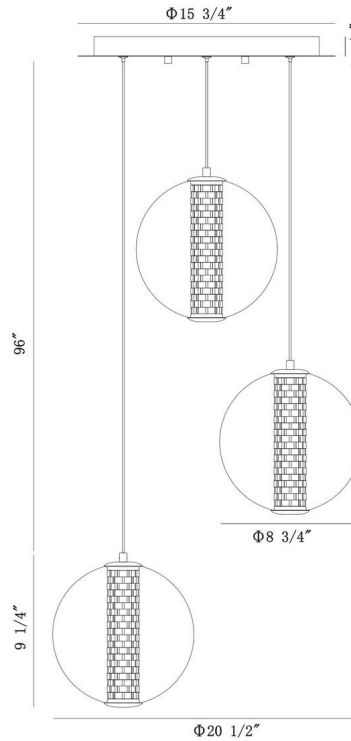

JOB NAME:

DATE:

TYPE:

COMMENTS:

LIGHT INFORMATION

Light Type	Integrated LED
CRI	90
Delivered Lumens	574
Color Temperature	3000K
LED Lifespan (L70)	52000
Number of Lights	3
Light Direction	Ambient
Dimming Method	Triac/Elv
Current Type	DC
Input Voltage	120
Total Wattage	63

DIMENSIONS & WEIGHT

Height (In)	9.25
Min Height (In)	25.5
Max Height (In)	106.5
Diameter (In)	20.5
Weight (Lbs)	11

INSTALLATION

Mounting Type	J-Box
Rating	Dry
Hanging Support Type	Aircraft Cable

PRODUCT FINISH