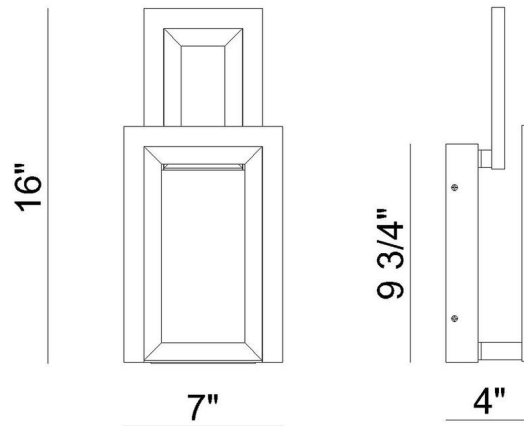

JOB NAME:

DATE:

TYPE:

COMMENTS:

LIGHT INFORMATION

Light Type	Integrated LED
CRI	90
Delivered Lumens	802
Color Temperature	3000K
LED Lifespan (L70)	20000
Light Direction	Ambient
Current Type	DC
Input Voltage	120
Total Wattage	20

DIMENSIONS & WEIGHT

Length (In)	7
Width (In)	4
Height (In)	16
Ext (In)	4
Weight (Lbs)	3.99

INSTALLATION

Mounting Type	J-Box
Rating	Dry
Hanging Support Type	J-Box

PRODUCT FINISH

Matte Black

CERTIFICATIONS & COMPLIANCE