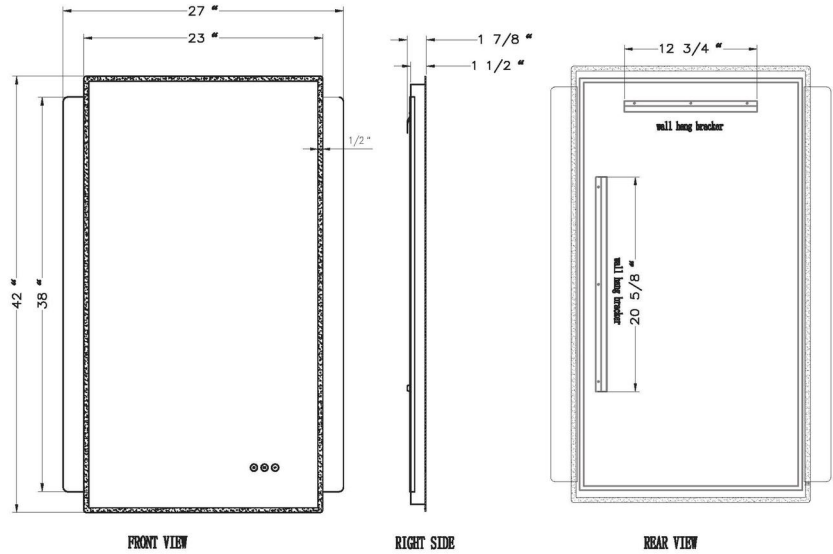

JOB NAME:

DATE:

TYPE:

COMMENTS:

LIGHT INFORMATION

Light Type	Integrated LED
CRI	90
Delivered Lumens	1164
Color Temperature	3000K-6400K
LED Lifespan (L70)	50000
Light Direction	Ambient
Dimming Method	Touch Switch
Current Type	DC
Input Voltage	120-277
Total Wattage	37

DIMENSIONS & WEIGHT

Width (In)	27
Height (In)	42
Ext (In)	1.875
Weight (Lbs)	43.12

INSTALLATION

Mounting Type	J-Box
Rating	Damp
Hanging Support Type	Z-Bar

PRODUCT FINISH

Travertine

PRODUCT FEATURES

This product is crafted from natural stone; inherent variations in color, pattern, and texture are to be expected.