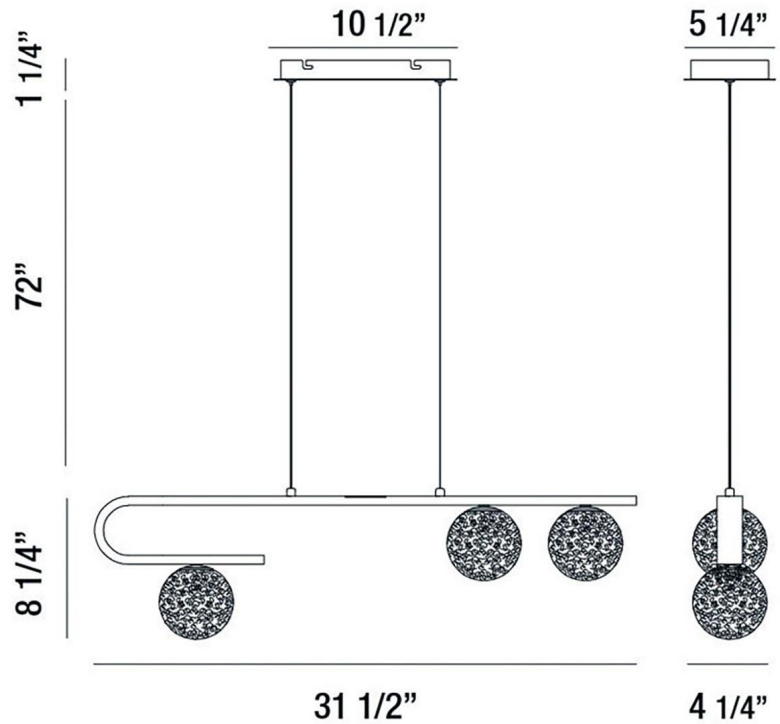

### LIGHT INFORMATION

Light Type	Integrated LED
CRI	80
Delivered Lumens	720
Color Temperature	3500K
LED Lifespan (L70)	20000
Number of Lights	3
Light Direction	Ambient
Dimming Method	Triac/Elv
Current Type	DC
Input Voltage	120
Total Wattage	9

### DIMENSIONS & WEIGHT

Length (In)	31.5
Width (In)	4.25
Height (In)	8.25
Min Height (In)	29.5
Max Height (In)	81.5
Weight (Lbs)	7.93