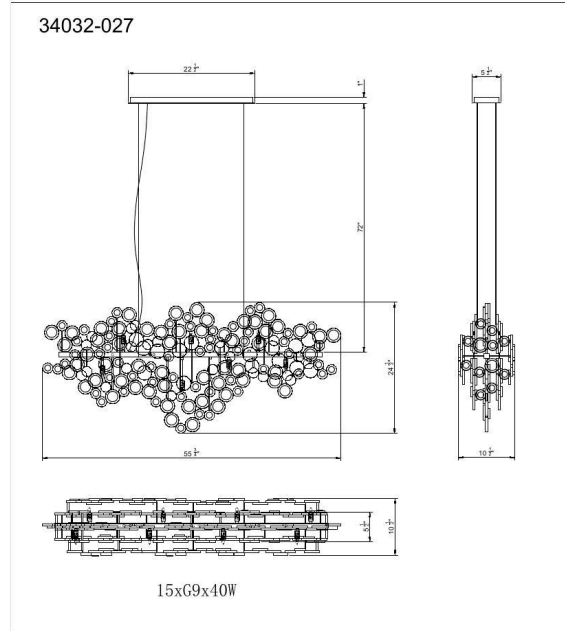

JOB NAME:

DATE:

TYPE:

COMMENTS:

LIGHT INFORMATION

Light Type	Bulb
Bulb Socket	G9
Bulb Shape	G9
Number of Lights	15
Light Direction	Ambient
Dimming Method	Triac/Elv
Current Type	AC
Input Voltage	120
Total Wattage	900

DIMENSIONS & WEIGHT

Length (In)	55.75
Width (In)	10.5
Height (In)	24.5
Min Height (In)	45.5
Max Height (In)	97.5
Weight (Lbs)	44.08

PRODUCT FINISH

Gold

SHADE FINISH

Cluster Amber Glass

CERTIFICATIONS & COMPLIANCE