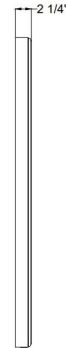

JOB NAME:

DATE:

TYPE:

COMMENTS:

FRONT VIEW

RIGHT SIDE

REAR VIEW

LIGHT INFORMATION

Light Type	Integrated LED
CRI	90
Delivered Lumens	1136
Color Temperature	3000K-6400K
LED Lifespan (L70)	52000
Light Direction	Ambient
Dimming Method	Touch Switch
Current Type	DC
Input Voltage	120
Total Wattage	81

DIMENSIONS & WEIGHT

Diameter (In)	42
Ext (In)	2.13
Weight (Lbs)	37.47

INSTALLATION

Mounting Type	J-Box
Rating	Damp
Hanging Support Type	Z-Bar

PRODUCT FINISH

Brushed Gold

PRODUCT FEATURES

Front & Backlit/Nightlight