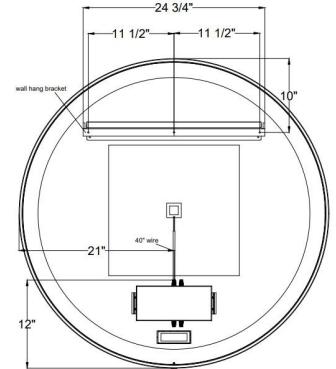

JOB NAME:

DATE:

TYPE:

COMMENTS:

FRONT VIEW

RIGHT SIDE

REAR VIEW

LIGHT INFORMATION

DIMENSIONS & WEIGHT

Diameter (In)	42
Ext (In)	2.13
Weight (Lbs)	37.47

INSTALLATION

Mounting Type	J-Box
Rating	Damp
Hanging Support Type	Z-Bar

PRODUCT FINISH

Brushed Gold

PRODUCT FEATURES

Front & Backlit/Nightlight