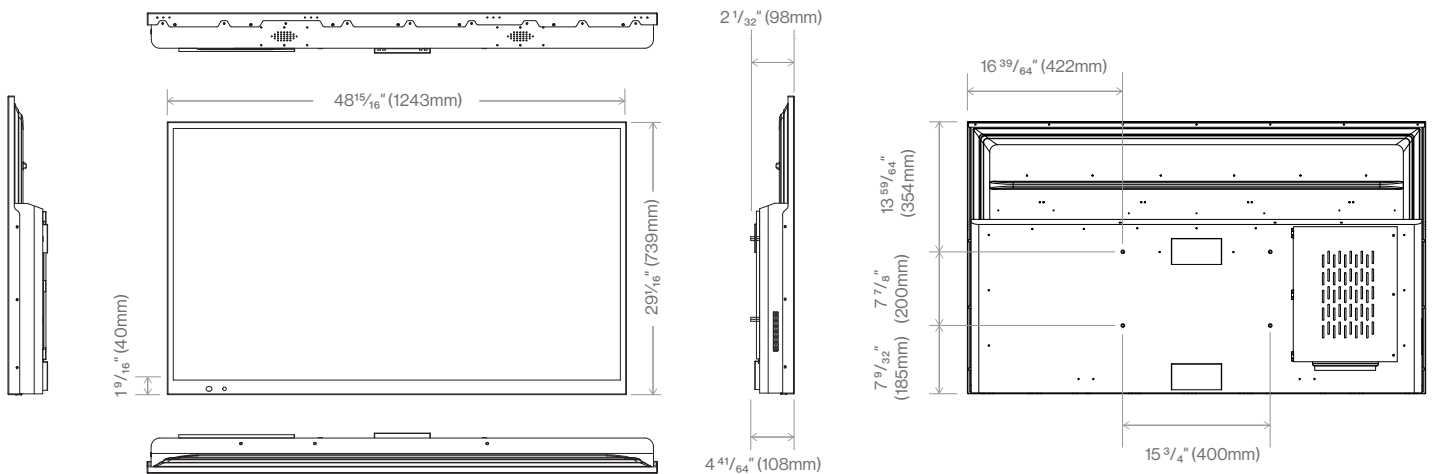

55" Partial Sun Furrion Aurora Outdoor TV (FDUP55CSA / FDUP55CSA-CA)

Panel Specifications

Screen Size	55"
Resolution	3840 x 2160
Refresh Rate	60Hz
Contrast Ratio	4000:1
View Angle	178° / 178°
Response Time	6.5ms
Brightness	750 nits

Smart TV (Powered By WebOS TV)

Apps	Netflix, Amazon Prime Video, YouTube, Hulu, Disney+, HBO Max, Peacock and more

Audio

Audio Output (Watts - THD 10%)	8W x 2
Dolby Digital Decoder	✓
Surround System	✓
Bass/Treble/Balance	✓
Auto Volume Leveler	✓
Sound Mode	4 Modes

Features

Waterproof	IP54-rated
Tempered Glass	✓
Bluetooth	5.0
Smartlink (HDMI CEC)	✓
RS232C Control	✓
Favorite Channel Programming	✓
Auto Tuning/Programming	✓
Closed Caption	✓
Child Lock / V-Chip	✓
Sleep Timer	✓
On/Off Timer	✓
Channel Add/Delete	✓

AV Inputs & Outputs

# of HDMI	3, Version 2.0, includes 1 ARC
# of 3.5mm Earphone Output	1
# of Antenna (RF) Inputs	1
# of Composite AV Inputs	1
# of USB Inputs	2, supports USB to RS232C PL2303 adaptor
# of Optical Output	1

Connectivity

Wi-Fi	802.11a/b/g/n/ac
Ethernet	✓ (RJ45)

Broadcasting System

Standard	NTSC, ATSC

Power

Input Voltage	100-240V AC (50-60Hz)

Cabinet

VESA Compatible	400 x 200mm

Dimensions and Weight

Product Size (W x H x D)	48 15/16" x 29 9/16" x 4 41/64" (1243 x 739 x 108 mm)
Packaging Dimensions (L x W x H)	8 7/16" x 57 1/4" x 35 7/8" (214 x 1453 x 910 mm)
Net Weight (lbs/kg)	67 / 30.4
Gross Weight (lbs/kg)	88.4 / 40.1

Ver. 9.0