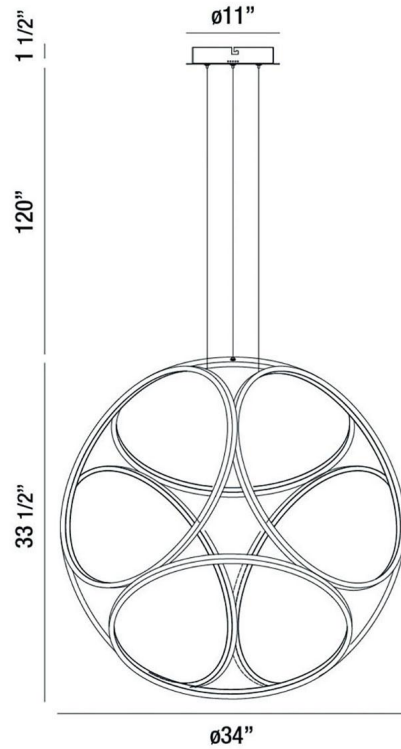

## LIGHT INFORMATION

Light Type	Integrated LED
CRI	80
Delivered Lumens	3500
Color Temperature	3000K
LED Lifespan (L70)	20000
Number of Lights	6
Light Direction	Ambient
Dimming Method	Triac/Elv
Current Type	DC
Input Voltage	120
Total Wattage	70

## DIMENSIONS & WEIGHT

Height (In)	33.5
Min Height (In)	56.04
Max Height (In)	156.04
Diameter (In)	34
Weight (Lbs)	7.01