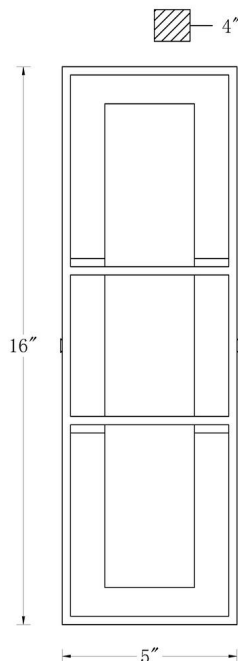

JOB NAME:

DATE:

TYPE:

COMMENTS:

LIGHT INFORMATION

Light Type	Integrated LED
CRI	90
Delivered Lumens	540
Color Temperature	3000K
LED Lifespan (L70)	20000
Light Direction	Ambient
Dimming Method	Triac/Elv
Current Type	AC
Input Voltage	120
Total Wattage	15

DIMENSIONS & WEIGHT

Width (In)	5
Height (In)	16
Ext (In)	4
Weight (Lbs)	4.63

INSTALLATION

Mounting Type	J-Box
Rating	Wet
Hanging Support Type	J-Box

PRODUCT FINISH

Matte Black

SHADE FINISH

Rectangle Alabaster