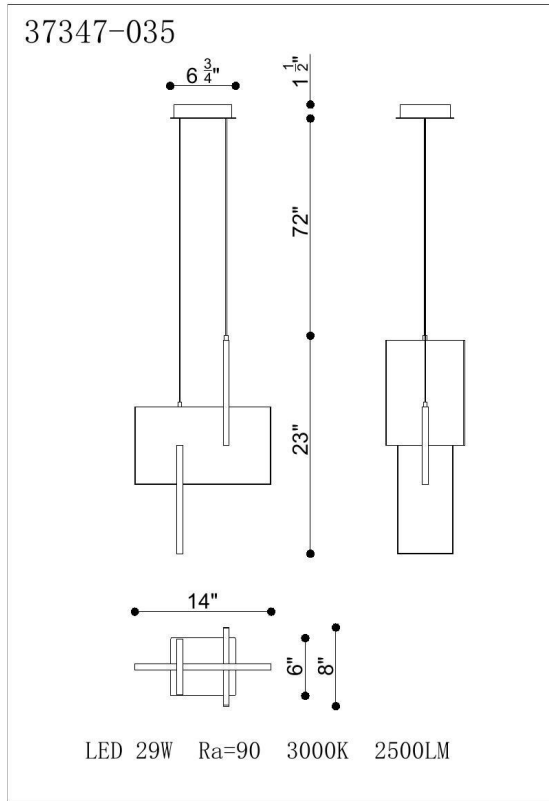

JOB NAME:

DATE:

TYPE:

COMMENTS:

LIGHT INFORMATION

Light Type	Integrated LED
CRI	90
Delivered Lumens	800
Color Temperature	3000K
LED Lifespan (L70)	20000
Light Direction	Ambient
Dimming Method	Triac/Elv
Current Type	DC
Input Voltage	120
Total Wattage	29

DIMENSIONS & WEIGHT

Length (In)	14
Width (In)	8
Height (In)	23
Min Height (In)	34.25
Max Height (In)	96.25
Weight (Lbs)	7.05

PRODUCT FINISH

Gold

CERTIFICATIONS & COMPLIANCE

INSTALLATION

Mounting Type	J-Box
Rating	Dry
Hanging Support Type	Wire