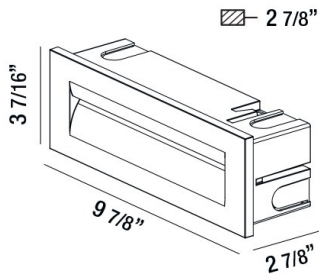

ODIA, 8.5W LED OUTDOOR IN-WALL

PRODUCT DETAILS

No.	:	31576-024
Product Color	:	GRAPHITE GREY
Shade / Accent Colour	:	ALUMINIUM
Width	:	9.875"
Height	:	3.4375"
Ext	:	2.875"
Weight	:	1.2LBS

LIGHT SOURCE DETAILS

OPTIONS AVAILABLE

ITEM NO.	FINISH	SHADE
31576-017	MARINE GREY	
31576-024	GRAPHITE GREY	

TECHNICAL DETAILS

Driver	:	ELECTRONIC DRIVER 120V 50/60HZ
Adjustable Lamp Head	:	NO
IP Rating	:	65
Location	:	WET
Approval	:	
Title 24	:	YES