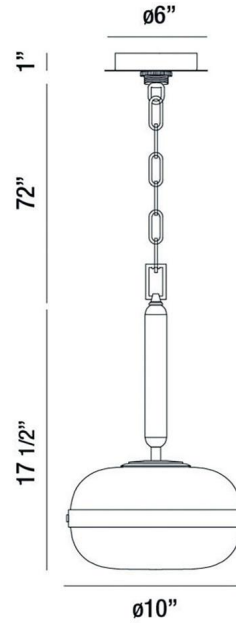

JOB NAME:

DATE:

TYPE:

COMMENTS:

LIGHT INFORMATION

Light Type	Bulb
Bulb Socket	E26
Bulb Shape	T14
Light Direction	Ambient
Dimming Method	Triac/Elv
Current Type	AC
Input Voltage	120
Total Wattage	60

DIMENSIONS & WEIGHT

Height (In)	17.5
Min Height (In)	22
Max Height (In)	91
Diameter (In)	10
Weight (Lbs)	5.51

PRODUCT FINISH

Polished Nickel

CERTIFICATIONS & COMPLIANCE

INSTALLATION

Mounting Type	J-Box
Rating	Dry
Hanging Support Type	Chain