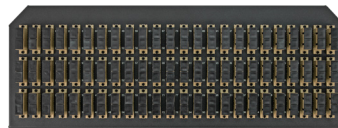

Specifications

- Dimensions: standard 4RU height x 19" W x 14" D
- Material: 16AWG steel
- Coating: electrostatic polyester powder coat black paint

WHAT'S INCLUDED

- 6 blue half-moon cable managers
- 4 pressure sensitive Velcro® wire mgmt. straps
- 1 ground lug kit
- 1 Velcro® splice tray tie down (2 meters)
- 10 nylon Fiber Manager Loops
- Mounting hardware: M6 screws, M6 cage nuts
- 4 zip ties
- Port identification label

Premium Patch Panel Sliding Tray

-  Nylon Fiber Manager Loops
-  E-Z Slide™ Tray Latch
-  Blue Half-moon Cable Managers
-  Velcro® Tie Downs
-  Screw Down Holes for Splice Tray ST-PA-24
-  8mm Additional Space Behind Bulkhead

Premium Patch Panel - Bulkheads

144 Fiber SC Bulkheads

SC/AQUA MM

SC/BEIGE MM

SC/UPC BLUE SM

SC/APC GREEN SM

288 Fiber LC Bulkheads

LC/AQUA MM

LC/BEIGE MM

LC/UPC BLUE SM

LC/APC GREEN SM

- Non-modular
○
Prevents need for installing individual adapter plates
- Port Numbering
○
Easy to read port numbering matches front and back
- Roomier Port Access
○
Roomier spacing for easier installation changes