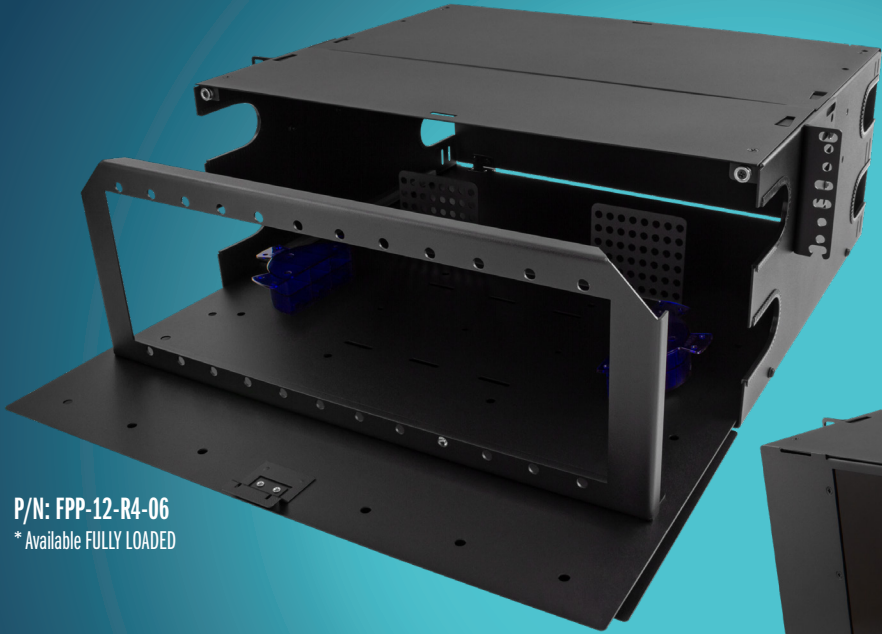

4RU Premium Fiber Patch Panel

2022.11.03

P/N: FPP-12-R4-06
* Available FULLY LOADED

Non-captive Mounting Ears - Preinstall screws in rack, simply place rack on screws and tighten.

Nylon Fiber Manager Loops - Additional locations for more cable management options. Strong nylon construction with smooth rounded corners. Stress free fiber entry. Snaps into place securely, no screws. Includes 10.

Optional Locking Kit (FPP-LOCK-KIT) - Kit includes locks for front and rear. Easy to add and place key kit in knockouts.

E-Z Slide™ Tray Latch - Slides out without snags. No push/pull mechanism in the way.

* All LEXAN™ SABIC Global product names are trademarks or registered trademarks of SABIC Global

More Features

- Hinged front and rear doors
- Tinted LEXAN™ front cover
- Removable top panel and front faceplate
- Non-captive side and rear entries for trunks
- Standard 19" - 23" rack mountable unit

Specifications

- Dimensions: standard 4RU height x 19" W x 14" D
- Material: 16AWG steel
- Coating: electrostatic polyester powder coat black paint

WHAT'S INCLUDED

- 6 blue half-moon cable managers
- 4 pressure sensitive Velcro® wire mgmt. straps
- 1 ground lug kit
- 1 Velcro® splice tray tie down (2 meters)
- 10 nylon Fiber Manager Loops
- Mounting hardware: M6 screws, M6 cage nuts
- 4 zip ties
- Port identification label