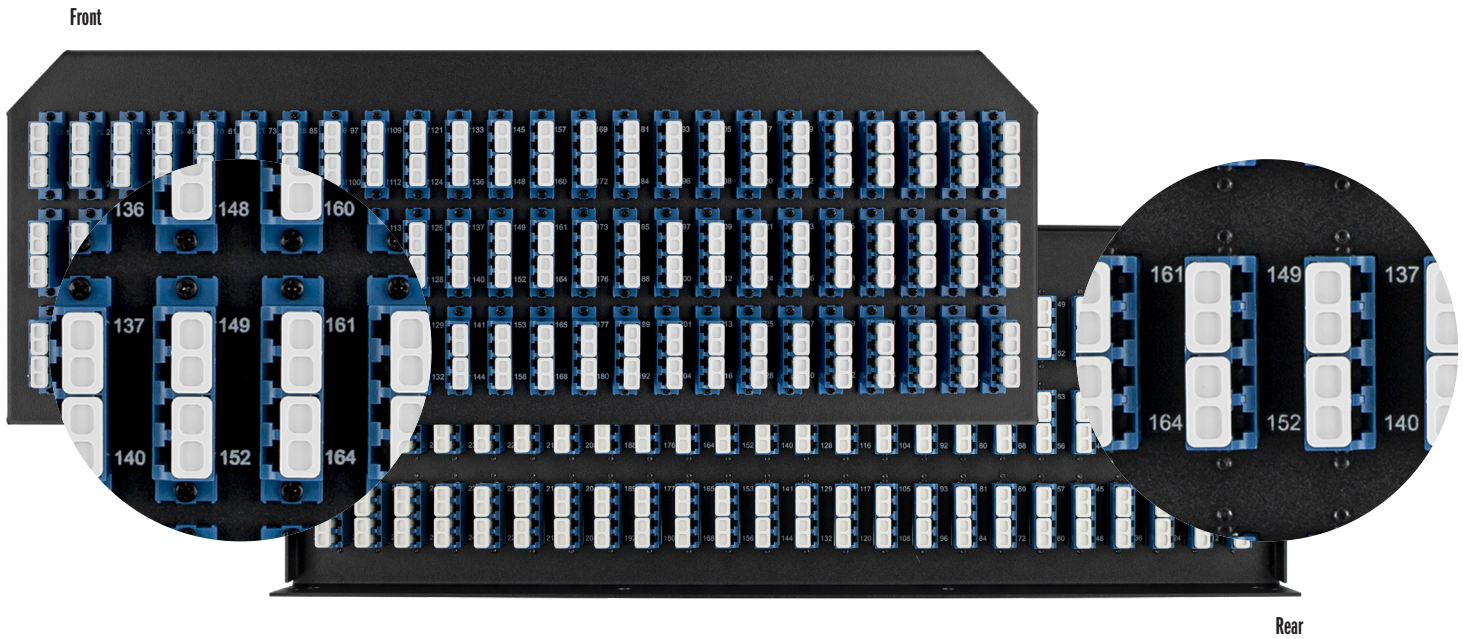

Premium Patch Panel - Bulkheads

144 Fiber SC Bulkheads

288 Fiber LC Bulkheads

- Non-modular
  ○
  Prevents need for installing individual adapter plates
- Port Numbering
  ○
  Easy to read port numbering matches front and back
- Roomier Port Access
  ○
  Roomier spacing for easier installation changes