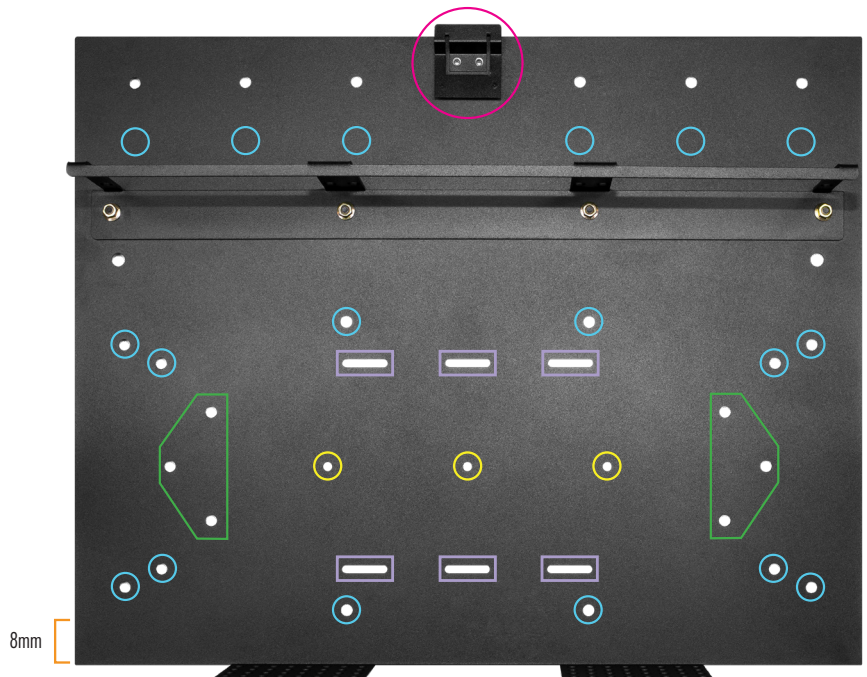

* All LEXAN™ SABIC Global product names are trademarks or registered trademarks of SABIC Global

More Features

- Hinged front and rear doors
- Tinted LEXAN™ front cover
- Removable top panel and front faceplate
- Non-captive side and rear entries for trunks
- Standard 19" - 23" rack mountable unit

Specifications

- Dimensions: standard 4RU height x 19" W x 14" D
- Material: 16AWG steel
- Coating: electrostatic polyester powder coat black paint

WHAT'S INCLUDED

- 6 blue half-moon cable managers
- 4 pressure sensitive Velcro® wire mgmt. straps
- 1 ground lug kit
- 1 Velcro® splice tray tie down (2 meters)
- 10 nylon Fiber Manager Loops
- Mounting hardware: M6 screws, M6 cage nuts
- 4 zip ties
- Port identification label

4RU Premium Patch Panel	MAX. FIBER COUNT		ADAPTER PANEL CAPACITY	SPLICE TRAY CAPACITY			
	LC	SC/ST	LGX	Plastic	Metal		
	288	144	12	 ST-PA-24 * can screw down 12	 ST-M-24 12	 ST-M-24-8 12	 ST-M-36 8
			 N/A	N/A	 N/A	N/A	

Premium Patch Panel Sliding Tray

-  Nylon Fiber Manager Loops
-  E-Z Slide™ Tray Latch
-  Blue Half-moon Cable Managers
-  Velcro® Tie Downs
-  Screw Down Holes for Splice Tray ST-PA-24
-  8mm Additional Space Behind Bulkhead