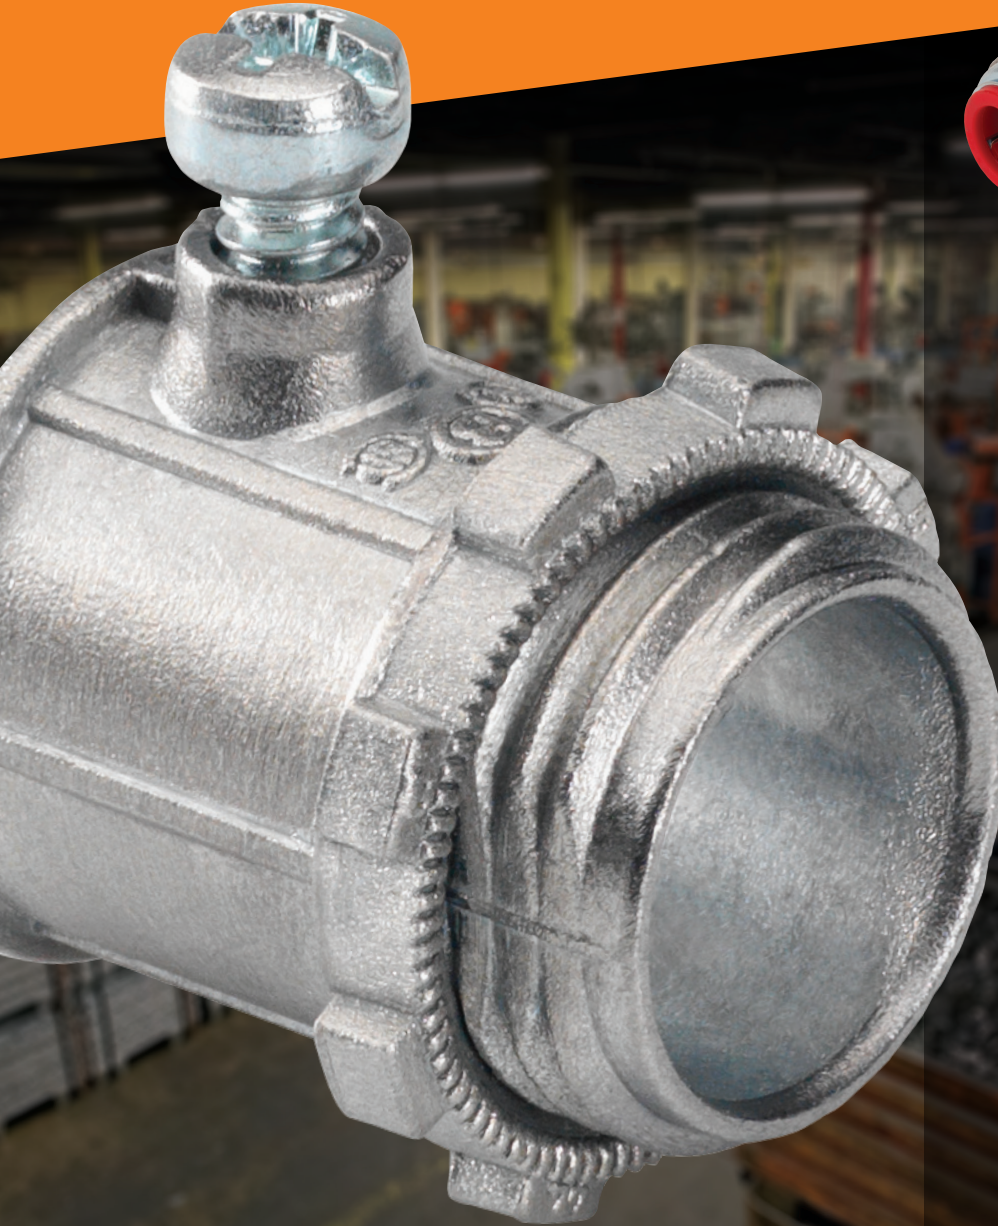

BE ORANGE. BE WORKING.

THINK ZINC

AMERICAN-MADE.
IN STOCK.

- Ready to Ship
- Manufactured in Stratford, Connecticut USA
- Meets All Governing Specifications for Zinc, Steel and Malleable Electrical Fittings
- Precise Zinc Die Cast Fit and Finish for Trouble Free Performance
- We Keep Working to Keep You Working

 **BRIDGEPORT**
BPTFITTINGS.COM

DIVISION OF
nsi
INDUSTRIES

**GET ZINC.
KEEP WORKING.**
bptfittings.com/zinc

THINK BRIDGEPORT

US MADE IN STRATFORD, CONNECTICUT

	Description
	38ASP E-Z Lock® Zinc Die Cast AC/MC and FMC Snap-In Connectors
	230-DC2 Series Zinc Die Cast Set Screw EMT Connectors
	240-DC Series Zinc Die Cast Set Screw EMT Couplings
	250-DC2 Series Zinc Die Cast EMT Compression Connectors
	250-RT2US and 252-RT2 Series Zinc Die Cast Raintight EMT Compression Connectors
	260-DC Series Zinc Die Cast EMT Compression Couplings
	260-RTUS and 262-RT Series Zinc Die Cast Raintight EMT Compression Couplings
	407-DC2 Series Zinc Die Cast FMC Squeeze Connectors
	501-DC2 Zinc Die Cast Single Screw AC/MC and FMC Connectors
	519-DC2 Series Zinc Die Cast Screw-In FMC Connectors

	Description
	560-DC2 Zinc Die Cast Single Screw AC/MC, FMC and NM Cable Connectors
	565-DC2 Series Zinc Die Cast Two Screw AC/MC Strap Connectors
	601-DC2 Zinc Die Cast AC/MC, FMC and NM Duplex Connectors
	650-DC2 Zinc Die Cast Two Screw NM Cable Connectors
	801-DC2 Series Zinc Die Cast Two Screw 90 Degree AC/MC and FMC Connectors
	890-MC Series Zinc Plated Steel One Hole AC/MC Straps
	900-F Zinc Plated Steel One Hole AC/MC and FMC Straps
	901-S Series Zinc Plated Steel One Hole Rigid IMC Pipe Straps
	920-S Series Zinc Plated Steel One Hole EMT Straps
	US-4461 Mighty-Hold® Zinc Plated Steel One Hole AC/MC and FMC Universal Straps