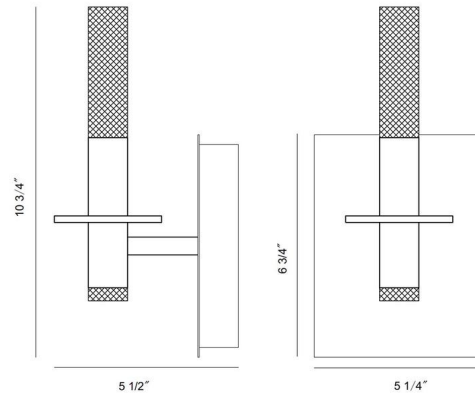

JOB NAME:

DATE:

TYPE:

COMMENTS:

LIGHT INFORMATION

Light Type	Integrated LED
CRI	90
Delivered Lumens	254
Color Temperature	3000K
LED Lifespan (L70)	20000
Number of Lights	2
Light Direction	Up & Down
Dimming Method	Triac/Elv
Current Type	DC
Input Voltage	120
Total Wattage	7

DIMENSIONS & WEIGHT

Length (In)	5.25
Height (In)	10.75
Ext (In)	5.5
Weight (Lbs)	1.76

INSTALLATION

Mounting Type	J-Box
Rating	Damp
Hanging Support Type	J-Box

PRODUCT FINISH

Gold

SHADE FINISH

Cylinder White Acrylic