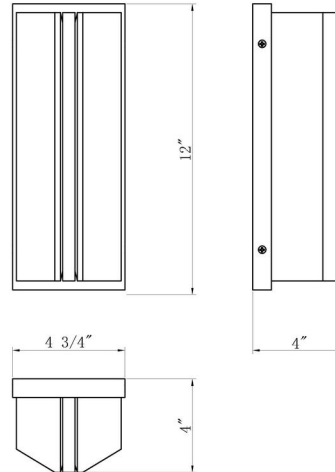

EF-LD-LANGFRED-49022