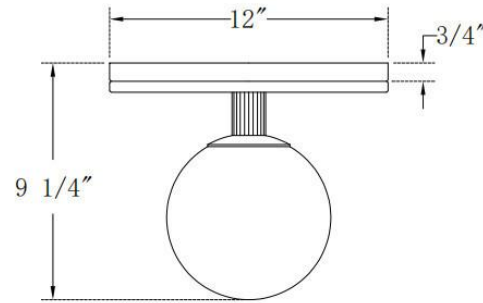

JOB NAME:

DATE:

TYPE:

COMMENTS:

Front View

Bottom View

LIGHT INFORMATION

Light Type	Integrated LED
CRI	90
Delivered Lumens	659
Color Temperature	3000K
LED Lifespan (L70)	52000
Light Direction	Ambient
Dimming Method	Triac/Elv
Current Type	AC
Input Voltage	120
Total Wattage	16

DIMENSIONS & WEIGHT

Height (In)	9.13
Diameter (In)	12
Weight (Lbs)	7

INSTALLATION

Mounting Type	J-Box
Rating	Dry
Hanging Support Type	J-Box

PRODUCT FINISH

Matte Black

SHADE FINISH

Opal Etched Glass