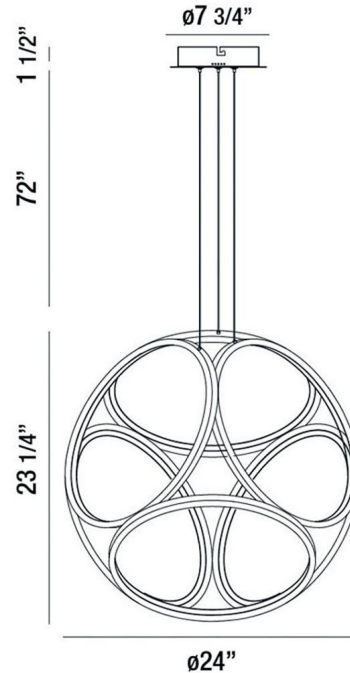

JOB NAME:

DATE:

TYPE:

COMMENTS:

LIGHT INFORMATION

Light Type	Integrated LED
CRI	80
Delivered Lumens	1800
Color Temperature	3000K
LED Lifespan (L70)	20000
Number of Lights	6
Light Direction	Ambient
Dimming Method	Triac/Elv
Current Type	DC
Input Voltage	120
Total Wattage	40

DIMENSIONS & WEIGHT

Height (In)	23.25
Min Height (In)	40.79
Max Height (In)	97.79
Diameter (In)	24
Weight (Lbs)	4.41

INSTALLATION

Mounting Type	J-Box
Rating	Dry
Hanging Support Type	Wire

PRODUCT FINISH

Chrome