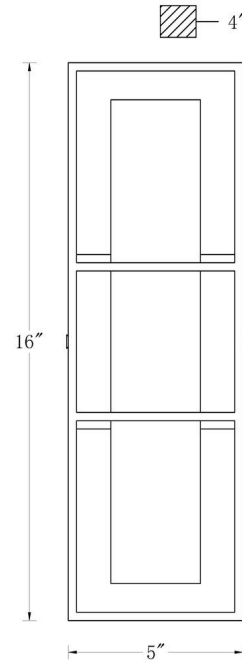

JOB NAME:

DATE:

TYPE:

COMMENTS:

LIGHT INFORMATION

Light Type	Integrated LED
CRI	90
Delivered Lumens	540
Color Temperature	3000K
LED Lifespan (L70)	20000
Light Direction	Ambient
Dimming Method	Triac/Elv
Current Type	AC
Input Voltage	120
Total Wattage	15

DIMENSIONS & WEIGHT

Width (In)	5
Height (In)	16
Ext (In)	4
Weight (Lbs)	4.63

INSTALLATION

Mounting Type	J-Box
Rating	Wet
Hanging Support Type	J-Box

PRODUCT FINISH

Matte Gold

SHADE FINISH

Rectangle Alabaster