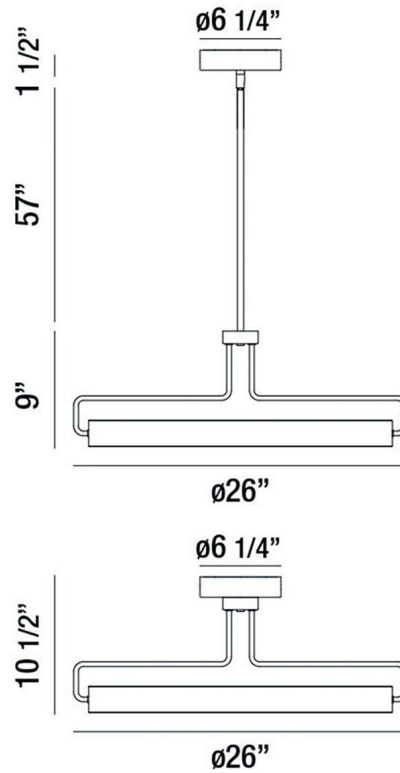

JOB NAME:

DATE:

TYPE:

COMMENTS:

LIGHT INFORMATION

Light Type	Integrated LED
CRI	90
Delivered Lumens	1150
Color Temperature	3000K
LED Lifespan (L70)	20000
Light Direction	Ambient
Dimming Method	Triac/Elv
Current Type	DC
Input Voltage	120
Total Wattage	32

DIMENSIONS & WEIGHT

Height (In)	9
Min Height (In)	13.5
Max Height (In)	67.5
Diameter (In)	26
Weight (Lbs)	7.21

PRODUCT FINISH

Satin Nickel

CERTIFICATIONS & COMPLIANCE

INSTALLATION

Mounting Type	J-Box
Rating	Dry
Hanging Support Type	Rod