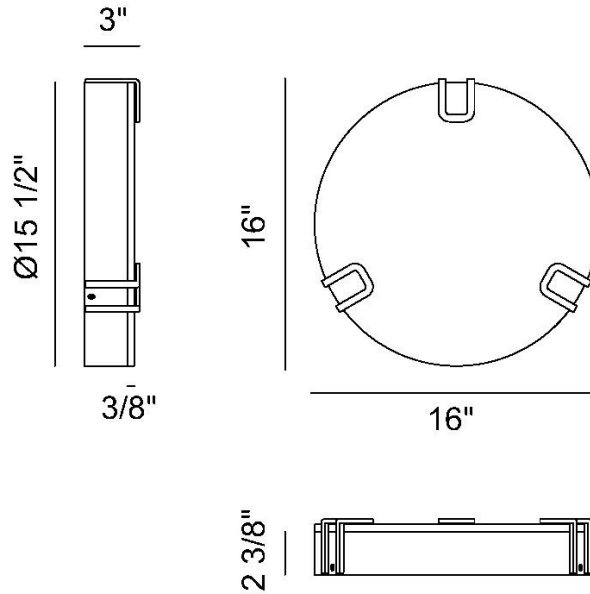

JOB NAME:

DATE:

TYPE:

COMMENTS:

**LIGHT INFORMATION**

Light Type	Integrated LED
CRI	90
Delivered Lumens	1035
Color Temperature	3000K
LED Lifespan (L70)	52000
Light Direction	Ambient
Dimming Method	Triac/Elv
Current Type	AC
Input Voltage	120
Total Wattage	25

**DIMENSIONS & WEIGHT**

Height (In)	2.25
Diameter (In)	16
Weight (Lbs)	14.5

**INSTALLATION**

Mounting Type	J-Box
Rating	Damp
Hanging Support Type	J-Box

**PRODUCT FINISH**

Gold

**SHADE FINISH**

Alabaster