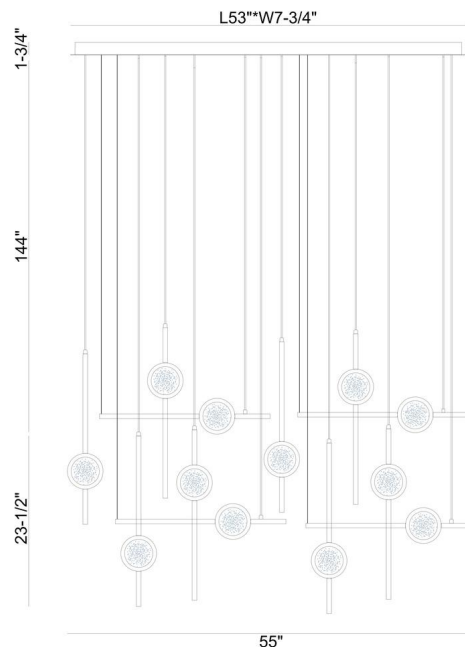

JOB NAME:

DATE:

TYPE:

COMMENTS:

LIGHT INFORMATION

Light Type	Integrated LED
CRI	90
Delivered Lumens	3049
Color Temperature	3500K
LED Lifespan (L70)	20000
Number of Lights	12
Light Direction	Ambient
Dimming Method	Triac/Elv
Current Type	DC
Input Voltage	120
Total Wattage	72

DIMENSIONS & WEIGHT

Length (In)	53
Width (In)	7.75
Height (In)	23.5
Min Height (In)	45
Max Height (In)	145
Weight (Lbs)	59.51

PRODUCT FINISH

Anodized Black

CERTIFICATIONS & COMPLIANCE

INSTALLATION

Mounting Type	J-Box
Rating	Dry
Hanging Support Type	Wire