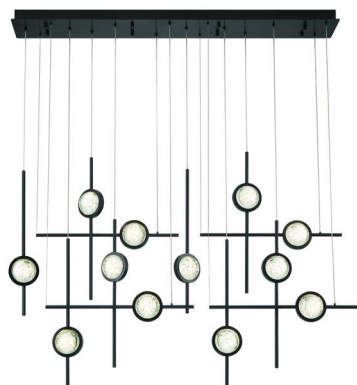

JOB NAME:

DATE:

TYPE:

COMMENTS:

LIGHT INFORMATION

Light Type	Integrated LED
CRI	90
Delivered Lumens	3049
Color Temperature	3500K
LED Lifespan (L70)	20000
Number of Lights	12
Light Direction	Ambient
Dimming Method	Triac/Elv
Current Type	DC
Input Voltage	120
Total Wattage	72

DIMENSIONS & WEIGHT

Length (In)	53
Width (In)	7.75
Height (In)	23.5
Min Height (In)	45
Max Height (In)	145
Weight (Lbs)	59.51

PRODUCT FINISH

Anodized Black

CERTIFICATIONS & COMPLIANCE

INSTALLATION

Mounting Type	J-Box
Rating	Dry
Hanging Support Type	Wire