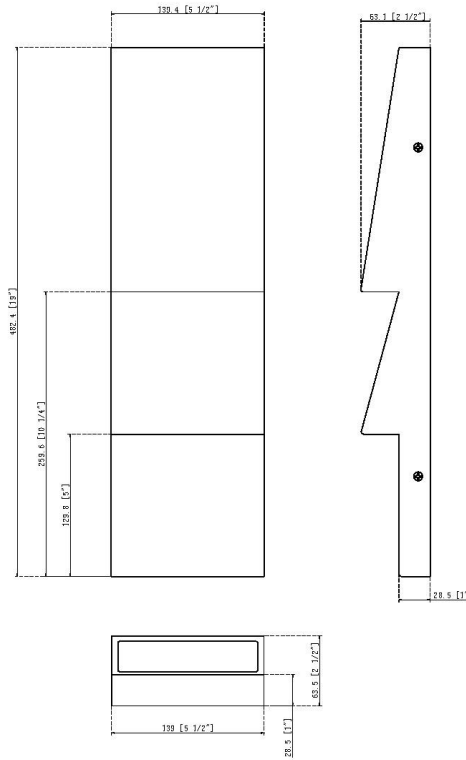

JOB NAME:

DATE:

TYPE:

COMMENTS:

LIGHT INFORMATION

Light Type	Integrated LED
CRI	90
Delivered Lumens	234
Color Temperature	3000K
LED Lifespan (L70)	52000
Number of Lights	2
Light Direction	Ambient
Dimming Method	Triac/Elv
Current Type	AC
Input Voltage	120
Total Wattage	20

DIMENSIONS & WEIGHT

Width (In)	5.5
Height (In)	19
Ext (In)	2.5
Weight (Lbs)	4.41

INSTALLATION

Mounting Type	J-Box
Rating	Wet
Hanging Support Type	J-Box

PRODUCT FINISH

Sand Black

CERTIFICATIONS & COMPLIANCE