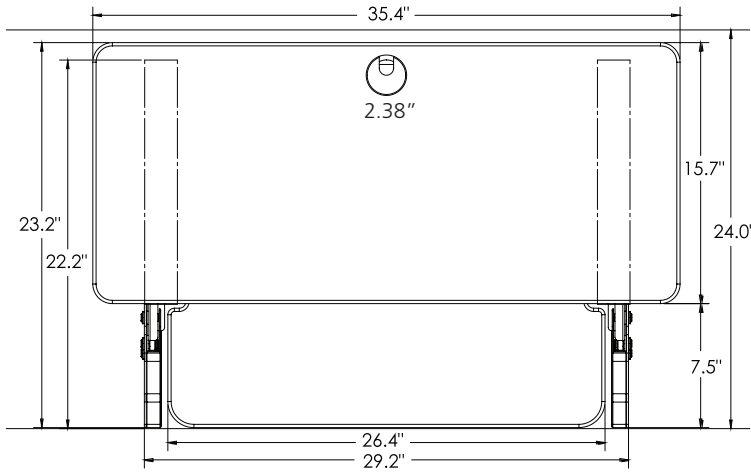

FREE FREIGHT on all
ergonomics