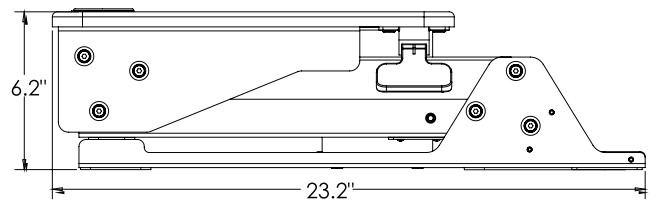

FREE FREIGHT on all
ergonomics