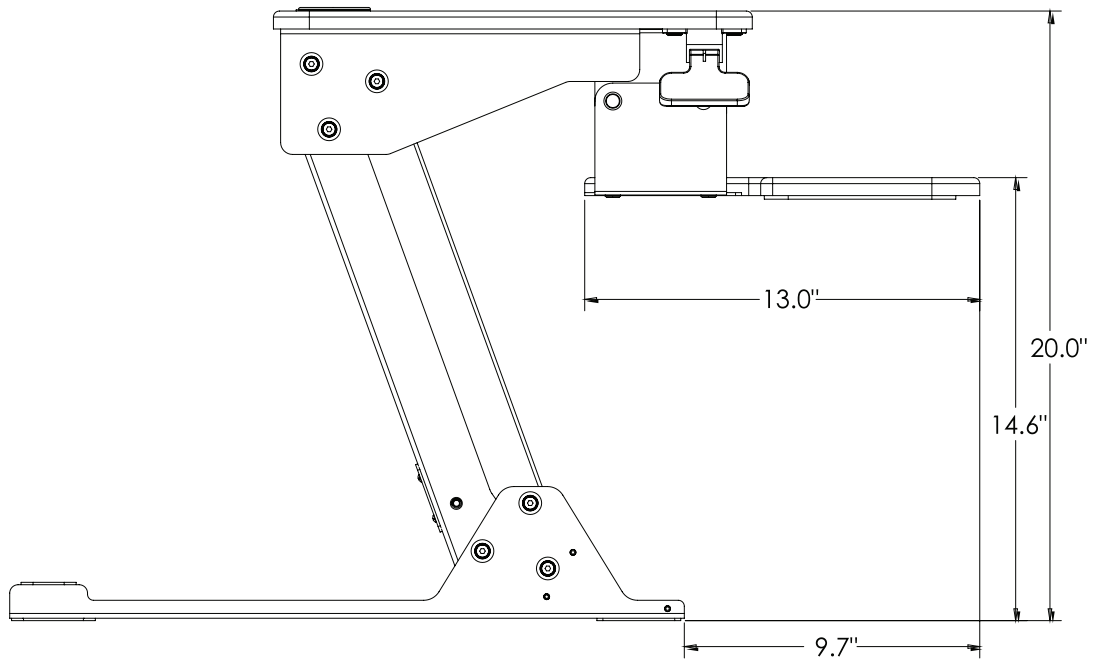

FREE FREIGHT on all
ergonomics