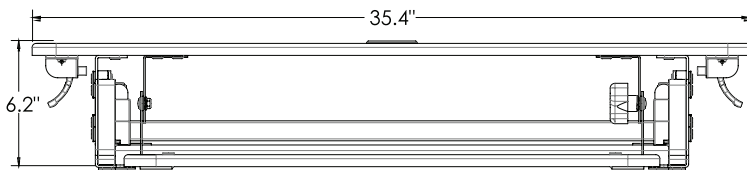

FREE FREIGHT on all
ergonomics