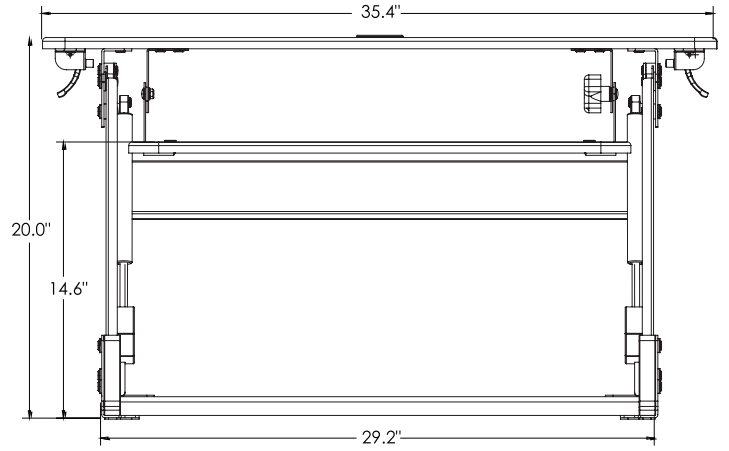

FREE FREIGHT on all
ergonomics