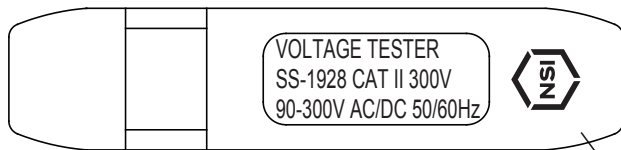

TES-111 (SS-1928)

12.0*5.6mm

Plastic Enclosure color: Yellow PT108C