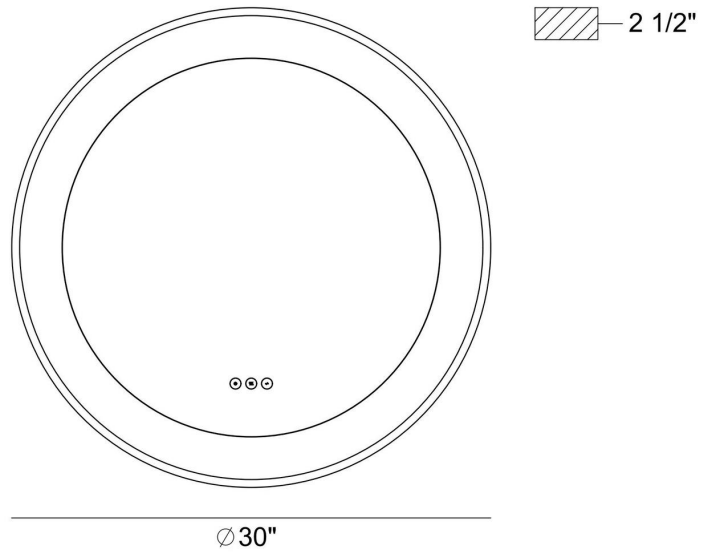

JOB NAME:

DATE:

TYPE:

COMMENTS:

LIGHT INFORMATION

Light Type	Integrated LED
CRI	90
Delivered Lumens	856
Color Temperature	3000K-6500K
LED Lifespan (L70)	20000
Light Direction	Ambient
Dimming Method	Touch Switch
Current Type	DC
Input Voltage	120
Total Wattage	25

DIMENSIONS & WEIGHT

Diameter (In)	30
Ext (In)	2.25
Weight (Lbs)	22.04

INSTALLATION

Mounting Type	J-Box
Rating	Damp
Hanging Support Type	J-Box

PRODUCT FINISH

Anodized Silver

CERTIFICATIONS & COMPLIANCE