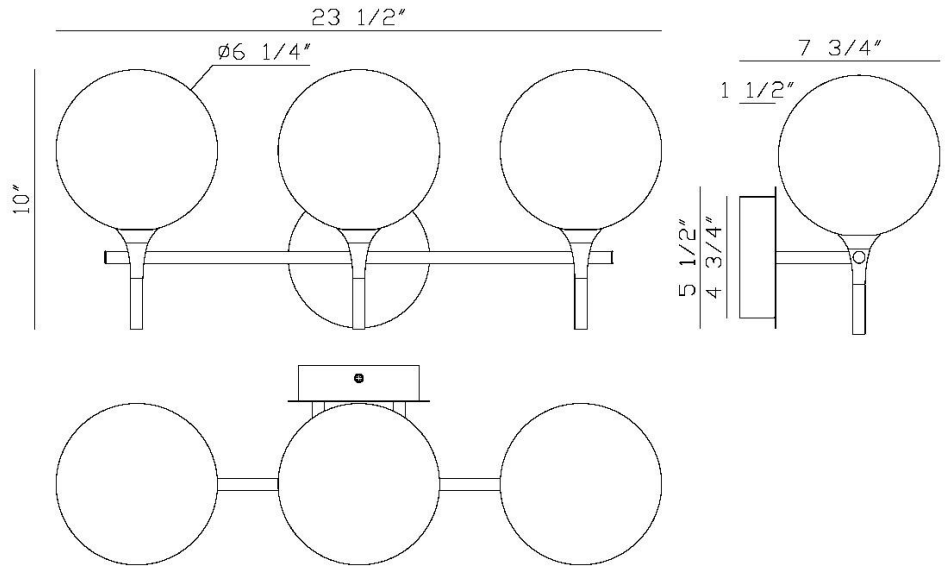

JOB NAME:

DATE:

TYPE:

COMMENTS:

LIGHT INFORMATION

Light Type	Integrated LED
CRI	90
Delivered Lumens	636
Color Temperature	3000K
LED Lifespan (L70)	52000
Number of Lights	3
Light Direction	Ambient
Dimming Method	Triac/Elv
Current Type	DC
Input Voltage	120
Total Wattage	12

DIMENSIONS & WEIGHT

Width (In)	23.63
Height (In)	10.25
Ext (In)	7.75
Weight (Lbs)	3.97

INSTALLATION

Mounting Type	J-Box
Rating	Damp
Hanging Support Type	J-Box

PRODUCT FINISH

Gold

SHADE FINISH

Amber Glass