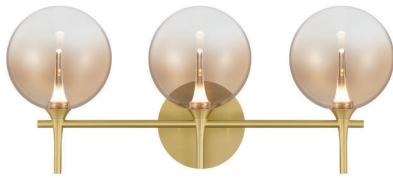

JOB NAME:

DATE:

TYPE:

COMMENTS:

LIGHT INFORMATION

Light Type	Integrated LED
CRI	90
Delivered Lumens	636
Color Temperature	3000K
LED Lifespan (L70)	52000
Number of Lights	3
Light Direction	Ambient
Dimming Method	Triac/Elv
Current Type	DC
Input Voltage	120
Total Wattage	12

DIMENSIONS & WEIGHT

Width (In)	23.63
Height (In)	10.25
Ext (In)	7.75
Weight (Lbs)	3.97

INSTALLATION

Mounting Type	J-Box
Rating	Damp
Hanging Support Type	J-Box

PRODUCT FINISH

Gold

SHADE FINISH

Amber Glass