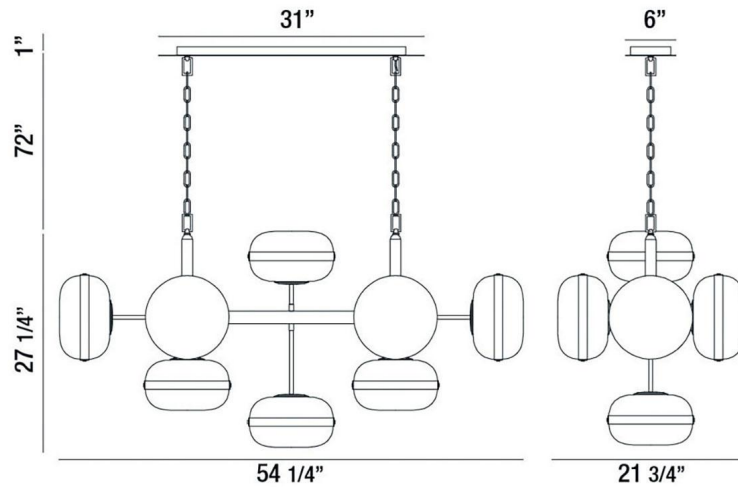

Nottingham

Chandelier, 10-Light, 54", Antique Brass, Amber

ITEM N°
37089-016

EUROfase

JOB NAME:

DATE:

TYPE:

COMMENTS:

LIGHT INFORMATION

Light Type	Bulb
Bulb Socket	E26
Bulb Shape	T14
Number of Lights	10
Light Direction	Ambient
Dimming Method	Triac/Elv
Current Type	AC
Input Voltage	120
Total Wattage	600

DIMENSIONS & WEIGHT

Length (In)	54.25
Width (In)	21.75
Height (In)	27.25
Min Height (In)	31.75
Max Height (In)	100.75
Weight (Lbs)	14.9

INSTALLATION

Mounting Type	J-Box
Rating	Dry
Hanging Support Type	Chain

PRODUCT FINISH

Antique Brass