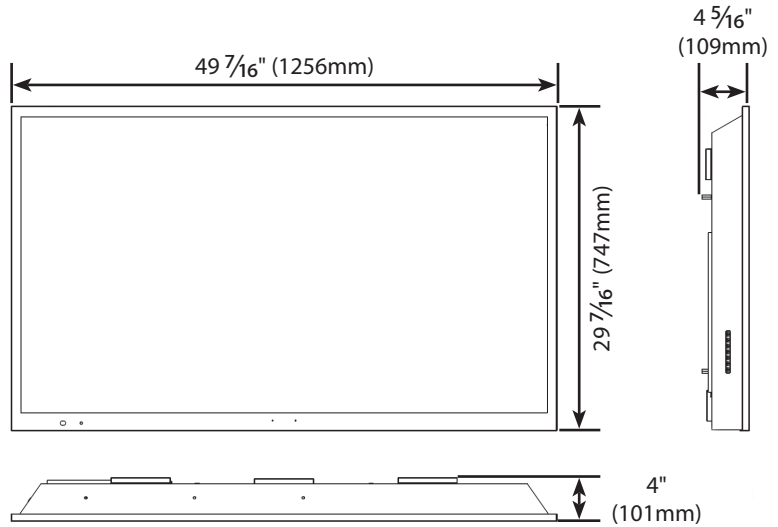

## Product Specifications

Screen Size	55"
Resolution	3840 x 2160
Refresh Rate	60Hz
Contrast Ratio	4000:1
View Angle	178°/178°
Response Time	6.5ms
Brightness	1500 nits
Backlit Hours	30,000 hours
Screen Type	IK08-rated tempered glass
Working Temperature	-24°F to 122°F (-31°C to 50°C)
Waterproof Rating	IP54

## Product Dimensions and Weights

Product Size - W x H x D	49 7/16" x 29 7/16" x 4 5/16" (1256mm x 747mm x 109mm)
Weight - Net	67.0 lb. (30.4kg)

## Packaging Dimensions and Weights

Packaging Dimensions - L x W x H	55 5/8" x 7 1/16" x 34 1/4" (1413mm x 180mm x 870mm)
Weight - Shipping	88.4 lb. (40.1 kg)